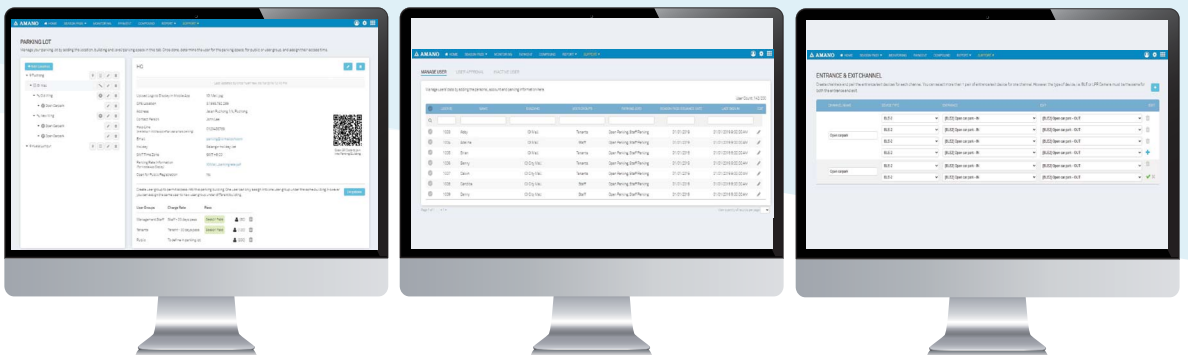

AMANO PARKING & PAYMENT METHOD

Touch 'n Go Card

Credit/Debit Recognition

License Plate

RFID

Ticketing

eWallet

QR Code

Cash

AMANO PARKING COVERAGE

- ▲ Casual Parking
- ▲ Season Parking
- ▲ Valet Parking
- ▲ Event Parking
- ▲ Nested Parking
- ▲ Digital Transformation Parking Related Activities:
Promo code, Visitor Management , Advertisement & Smart building etc

AMANO PARKING EQUIPMENT

AMANO PARKING MANAGEMENT SOFTWARE

- AMANO Cloud Parking Management System, CPMS
- AMANO Local Parking System, LPS

AMANO PARKING APP

- AMANO Parking App
- AMANO Officer App for Valet & Compound
- AMANO Validator App