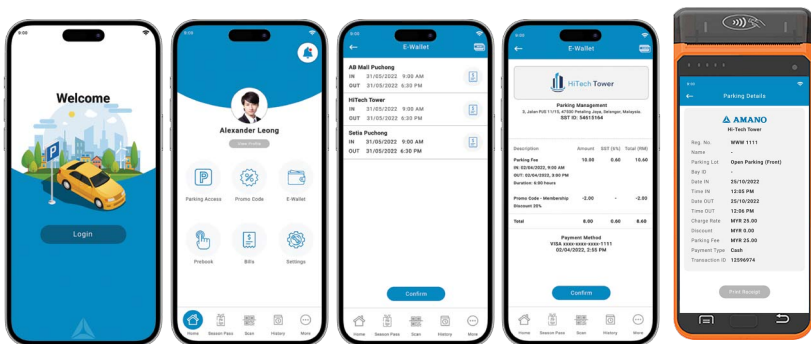

AMANO PARKING & PAYMENT METHOD

Touch 'n Go Card

Credit/Debit Recognition

License Plate

RFID

Ticketing

eWallet

QR Code

AMANO PARKING EQUIPMENT

AMANO PARKING MANAGEMENT SOFTWARE

- AMANO Cloud Parking Management System, CPMS
- AMANO Local Parking System, LPS

AMANO PARKING APP

- AMANO Parking App
- AMANO Officer App for Valet & Compound
- AMANO Validator App