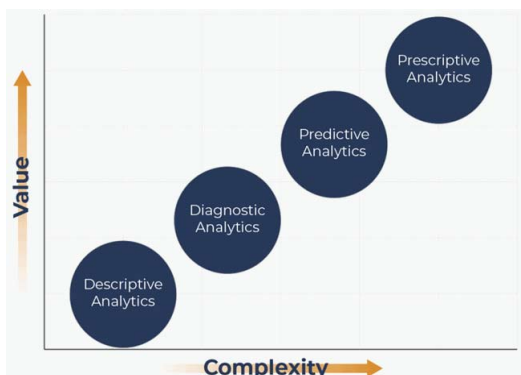

AMANO PARKING EQUIPMENT

AMANO PARKING MANAGEMENT SOFTWARE

- AMANO Cloud Parking Management System, CPMS
- AMANO Local Parking System, LPS

AMANO PARKING APP

- AMANO Parking App
- AMANO Officer App for Valet & Compound
- AMANO Validator App

AMANO PARKING ANALYTICS

- **Descriptive Analytics**
Tells the parking operator what happened in the past.
- **Diagnostics Analytics**
Helps the parking operator to understand why it happened.
- **Predictive Analytics**
Predicts what is most likely happen in the future.
- **Prescriptive Analytics**
Recommends actions operator can take to yield better result.