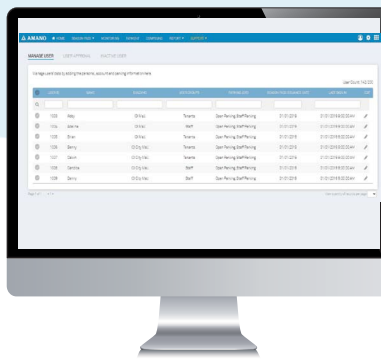

Manage Users