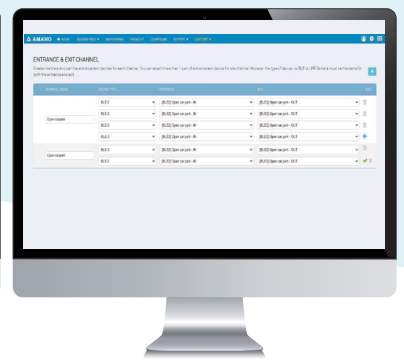

AMANO EXTRA ADVANTAGES

- Digital Transformation Ready**
 Connectable with third party Smart Building Ecosystem (Visitor Management, Guard Patrol, Visitor Management, Surveillance, Access Control etc.)
- Dynamic Advertisement & Commerce Modules**
 Dynamic ad module for shopping mall parking with AMANO parking App.
- State-of-the-art AMANO Parking Hardware**
 Seamless integration with high quality, reliable, full range and configurable parking hardware available.
- Real-time Parking Activities Update for Administrator**
 Real-time monitoring and administration.
- Free API**
 Instantaneously upgrade any on-premise parking system to a cloud ecosystem.
- Payment Gateway Ready**
 iPay88, Razer Pay, Coherent and eGHL payment gateway ready for Malaysian market.
- Secured Cloud Environment**
 Worry-free, AWS cloud hosting, PDPA & GDPR compliance, Penetration Test.
- Affordable Subscription Price**
 Inclusive with AMANO parking contract.
- System Level Agreement Applied**
 Laying out the metrics by which that service is measured, and the remedies or penalties.
- Regular Software Update**
 System grows stronger together with your parking business.

AMANO CLOUD PARKING MANAGEMENT SOFTWARE

Parking Lot Management

Manage Users

Entrance & Exit Channel Management

AMANO PARKING APP

DATA ANALYTICS MODULE

- Descriptive Analytics**
 Tells the parking operator what happened in the past.
- Diagnostics Analytics**
 Helps the parking operator to understand why it happened.
- Predictive Analytics**
 Predicts what is most likely happen in the future.
- Prescriptive Analytics**
 Recommends actions operator can take to yield better result.