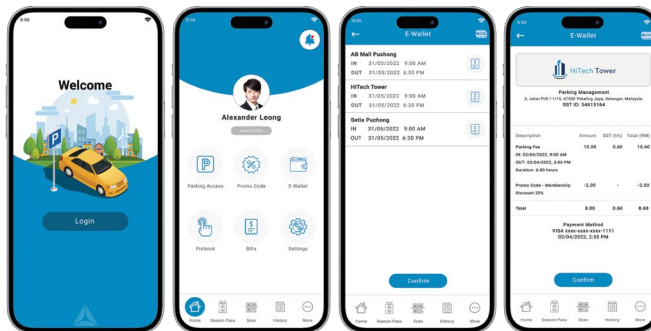

AMANO CLOUD PARKING MANAGEMENT SOFTWARE

Parking Lot Management

Manage Users

Entrance & Exit Channel Management

AMANO PARKING APP

DATA ANALYTICS MODULE

- Descriptive Analytics**
 Tells the parking operator what happened in the past.
- Diagnostics Analytics**
 Helps the parking operator to understand why it happened.
- Predictive Analytics**
 Predicts what is most likely happen in the future.
- Prescriptive Analytics**
 Recommends actions operator can take to yield better result.