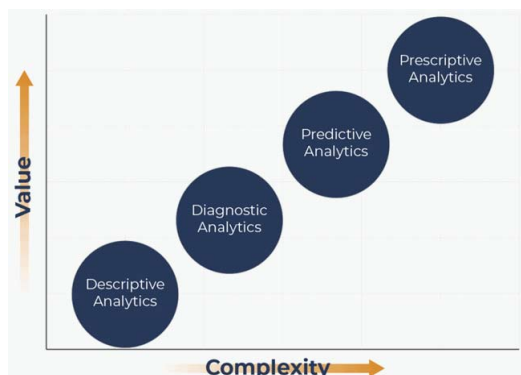

AMANO CLOUD PARKING MANAGEMENT SOFTWARE

Parking Lot Management

Manage Users

Entrance & Exit Channel Management

AMANO PARKING APP

DATA ANALYTICS MODULE

- Descriptive Analytics**
 Tells the parking operator what happened in the past.
- Diagnostics Analytics**
 Helps the parking operator to understand why it happened.
- Predictive Analytics**
 Predicts what is most likely happen in the future.
- Prescriptive Analytics**
 Recommends actions operator can take to yield better result.