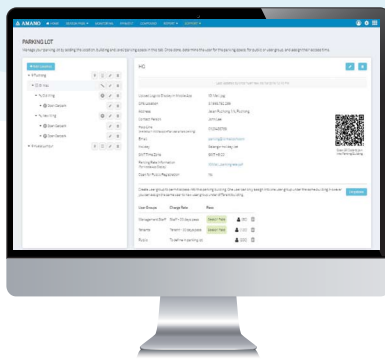

AMANO EXTRA ADVANTAGES

- **Digital Transformation Ready**
  Connectable with third party Smart Building Ecosystem (Visitor Management, Guard Patrol, Visitor Management, Surveillance, Access Control etc.)
- **Dynamic Advertisement & Commerce Modules**
  Dynamic ad module for shopping mall parking with AMANO parking App.
- **State-of-the-art AMANO Parking Hardware**
  Seamless integration with high quality, reliable, full range and configurable parking hardware available.
- **Real-time Parking Activities Update for Administrator**
  Real-time monitoring and administration.
- **Free API**
  Instantaneously upgrade any on-premise parking system to a cloud ecosystem.
- **Payment Gateway Ready**
  iPay88, Razer Pay, Coherent and eGHL payment gateway ready for Malaysian market.
- **Secured Cloud Environment**
  Worry-free, AWS cloud hosting, PDPA & GDPR compliance, Penetration Test.
- **Affordable Subscription Price**
  Inclusive with AMANO parking contract.
- **System Level Agreement Applied**
  Laying out the metrics by which that service is measured, and the remedies or penalties.
- **Regular Software Update**
  System grows stronger together with your parking business.

AMANO CLOUD PARKING MANAGEMENT SOFTWARE

Parking Lot Management